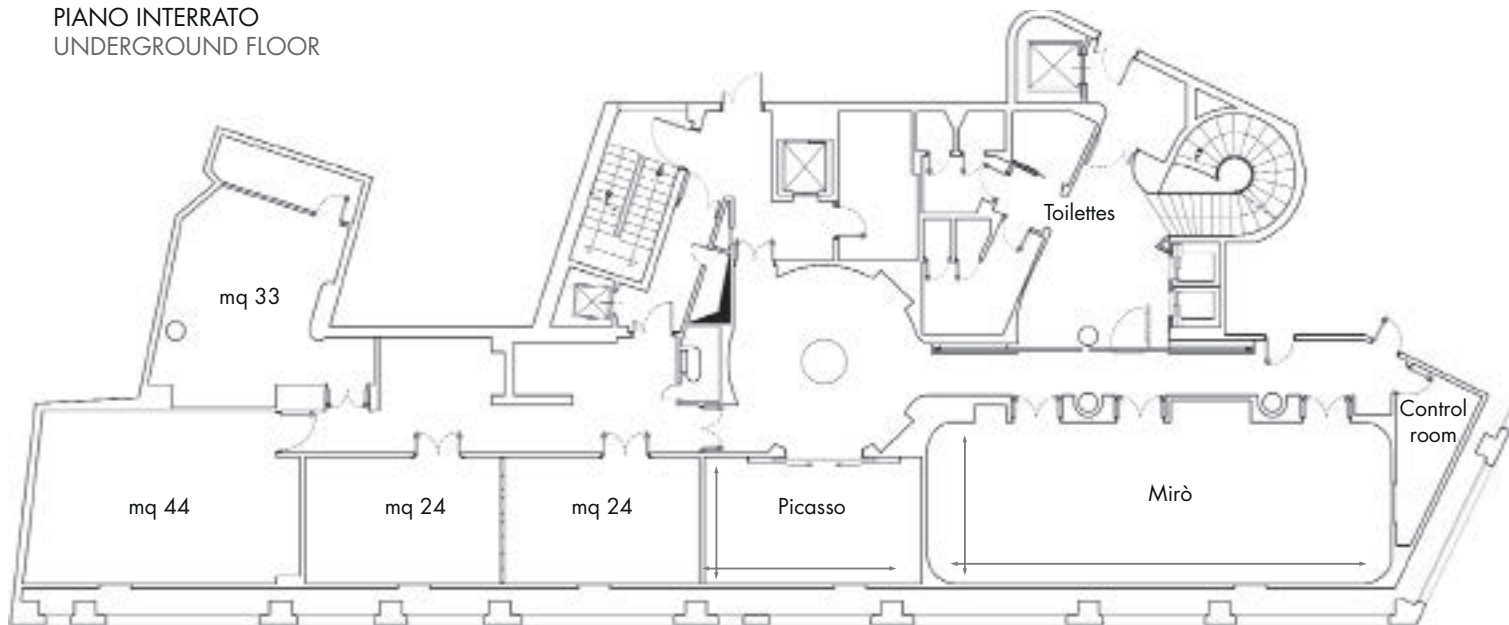

PIANO INTERRATO  
UNDERGROUND FLOOR

PIANO TERRA  
GROUND FLOOR

**Attrezzature standard gratuite:**  
Free standard meeting equipment:

Lavagna a fogli mobili  
Flip Chart  
Schermo  
Screen  
Blocco note e penna  
Stationary  
Hospitality desk  
Hospitality desk