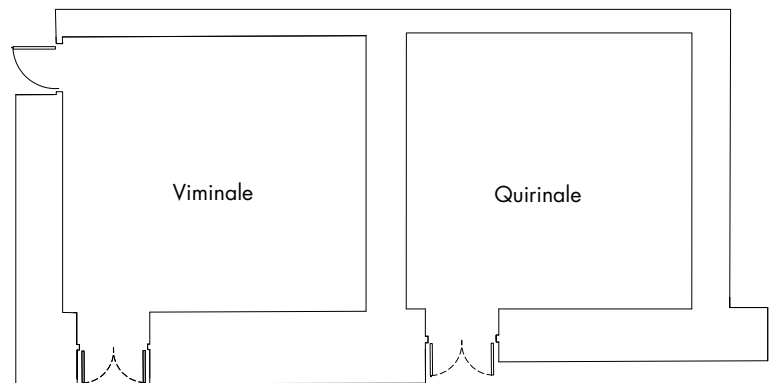

ROMA - UNA Hotel Roma

	Teatro Theatre	Scuola Classroom	Tavolo a U U shaped	Tavolo unico Board room	Banchetti Banquets	Cocktail Parties	Dimensioni Dimensions	Altezza Height	Mq Mq	Porte Doors	Luce Light
Campidoglio	200	60	60	60	200	220	23,0X9,0	3,5	210,0	1,2X2,1	✓
Aventino + Esquilino	140	44	40	40		160	14,8X9,0	3,5	146,0	1,2X2,1	✓
Esquilino + Palatino	140	44	40	40		150	16,0X9,0	3,5	138,0	1,2X2,1	✓
Aventino	70	26	24	24		80	7,0X9,0	3,5	73,0	1,2X2,1	✓
Esquilino	70	26	24	24		80	8,0X9,0	3,5	73,0	1,2X2,1	✓
Palatino	65	24	24	24		70	8,0X9,0	3,5	65,0	1,2X2,1	✓
Quirinale	30		12	14			6,0X5,0	3,0	30,0	1,2X2,1	✓
Viminale	30		12	14			6,0X5,0	3,0	30,0	1,2X2,1	✓
UNA Restaurant					100	120	27,0X11,0		100,0		✓
Privé					80	100	14,0X15,0		104,0		✓