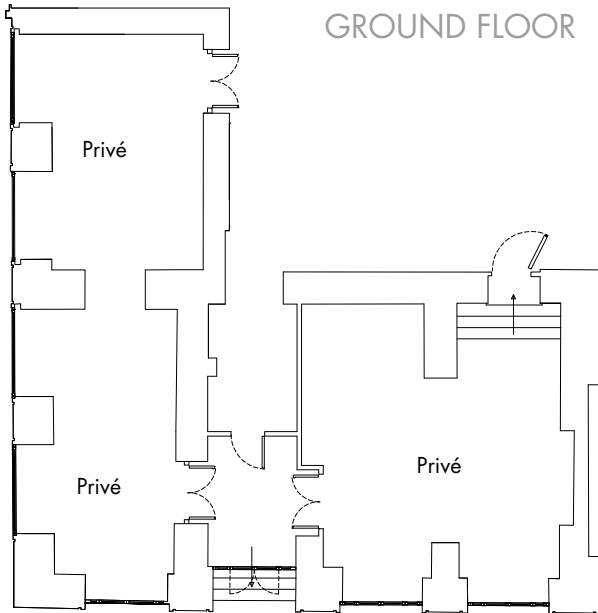

PIANO TERRA
GROUND FLOOR

Attrezzature standard:
Standard meeting equipment:

Lavagna a fogli mobili
Flip Charts
Schermo
Screen
Blocco note e penna
Notepad and pen
Hospitality desk
Hospitality desk

Attrezzature su richiesta:
Meeting equipment on request: