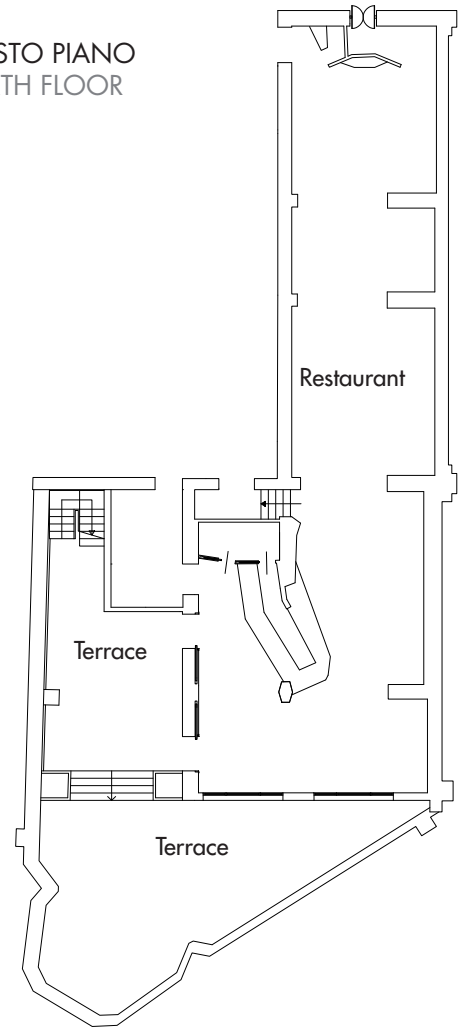

A 6 storey historical building in a central position opposite the railway station accurately restored to its XIX Century grandeur. The interiors, recalling local traditions - decors, rough tuff stones, pompeian red, Pulcinella shapes - and architectural design, give life to 89 well appointed rooms, 5 meeting rooms, a bar, and a restaurant on the panoramic roof garden.

PIANO AMMEZZATO  
MEZZANINE

SESTO PIANO  
SIXTH FLOOR

**Attrezzature standard:**  
Standard meeting equipment:

- Lavagna a fogli mobili  
Flip Charts
- Schermo  
Screen
- Blocco note e penna  
Notepad and pen
- Hospitality desk  
Hospitality desk
- Amplificazione  
Amplification
- Puntatore laser  
Laser Marker