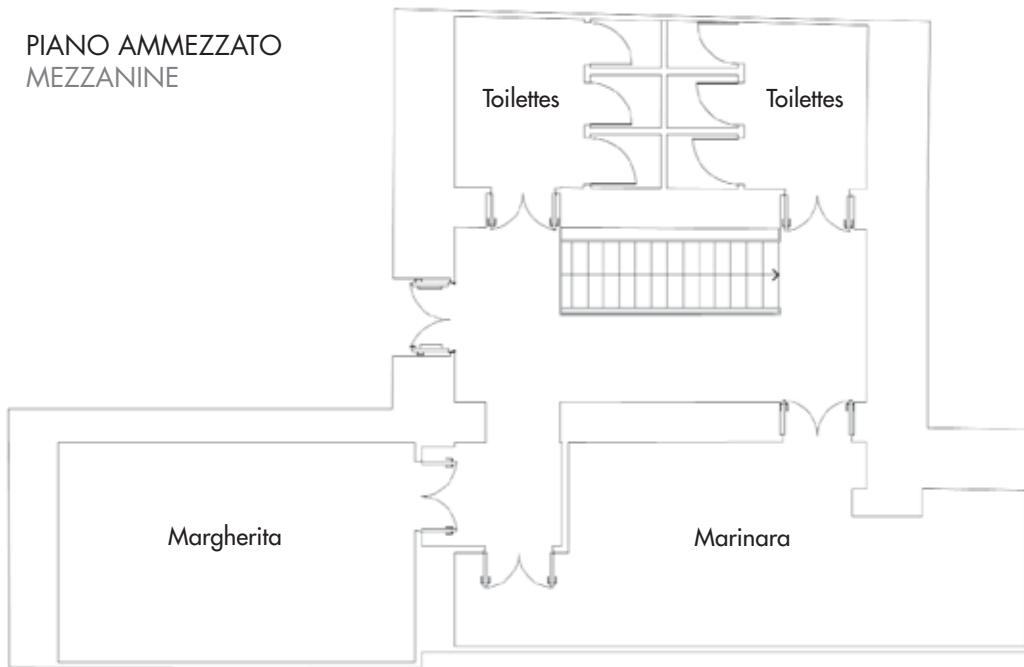

A 6 storey historical building in a central position opposite the railway station accurately restored to its XIX Century grandeur. The interiors, recalling local traditions - decors, rough tuff stones, pompeian red, Pulcinella shapes - and architectural design, give life to 89 well appointed rooms, 5 meeting rooms, a bar, and a restaurant on the panoramic roof garden.

PIANO AMMEZZATO  
MEZZANINE

SESTO PIANO  
SIXTH FLOOR

**Attrezzature standard:**  
Standard meeting equipment:

- Lavagna a fogli mobili  
Flip Charts
- Schermo  
Screen
- Blocco note e penna  
Notepad and pen
- Hospitality desk  
Hospitality desk
- Amplificazione  
Amplification
- Puntatore laser  
Laser Marker