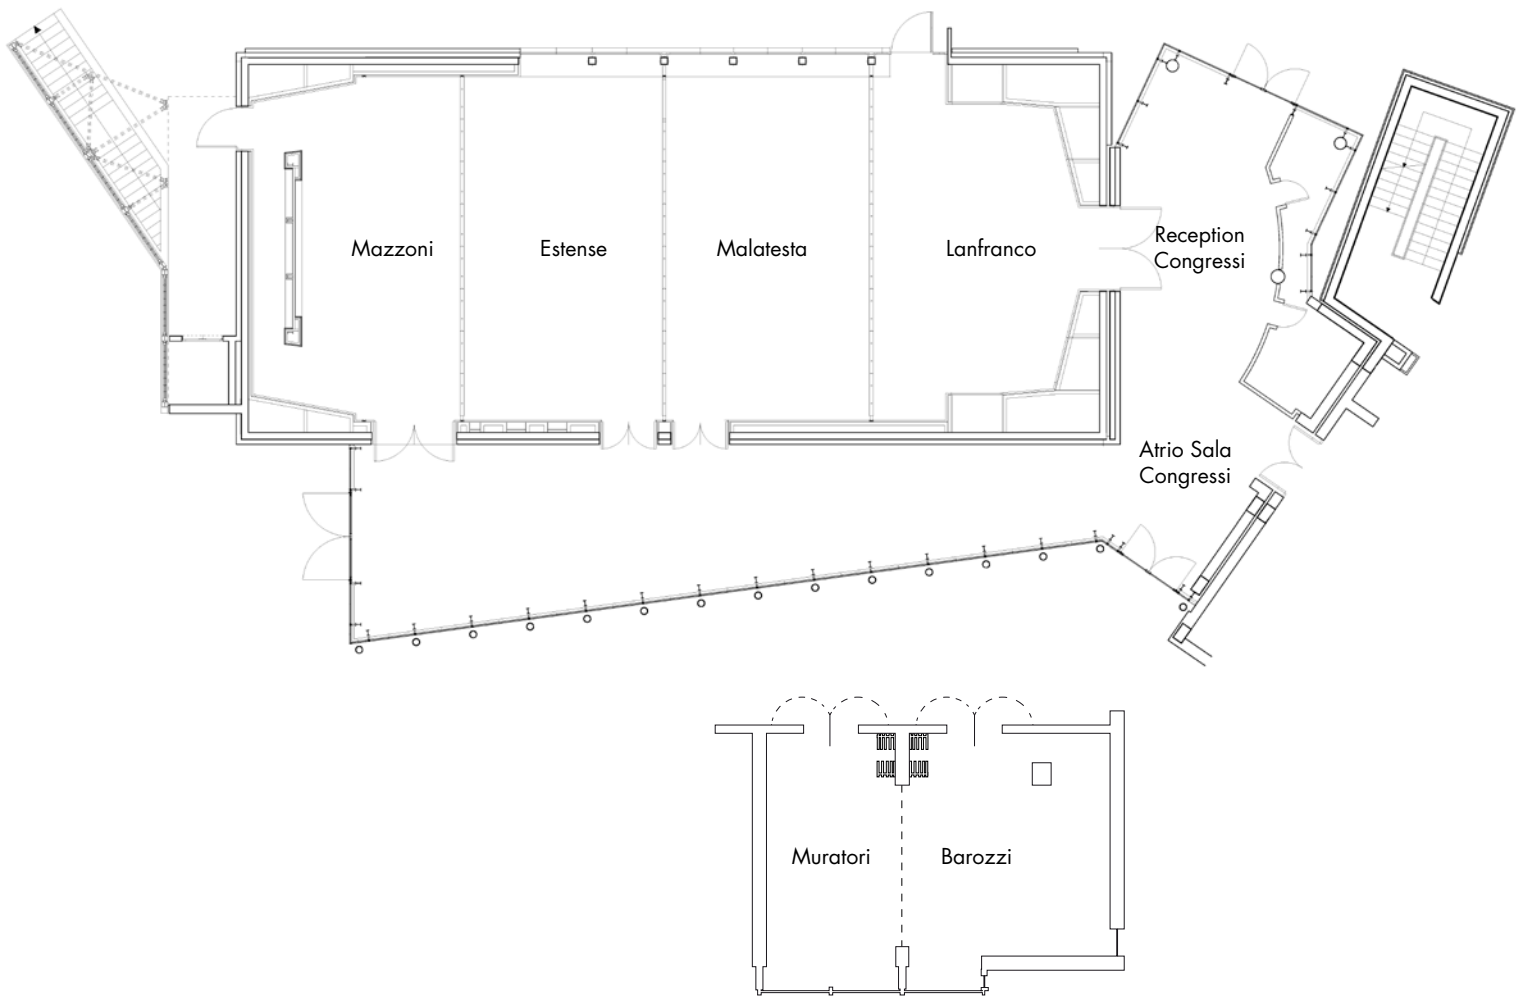

The hotel is located close to Modena city centre, in the new Civil Hospital area. It features 95 rooms, a bar, and the Des Arts Restaurant sitting up to 120 guests. The congress centre is composed by a foyer and 8 modular meeting rooms accommodating up to 250 delegates. The wide wellness offer includes sauna, Turkish bath, emotional showers and fitness centre. Car park for 200 cars and 4 coaches.

Attrezzature standard:
Standard meeting equipment:

- Lavagna a fogli mobili
Flip Charts
- Schermo (4x3 m)
Screen (4x3 m)
- Cartellina con fogli e penna
Folder with sheets of paper and pen
- Hospitality desk
- Fotocopiatrice bianco e nero
Black and white photocopier