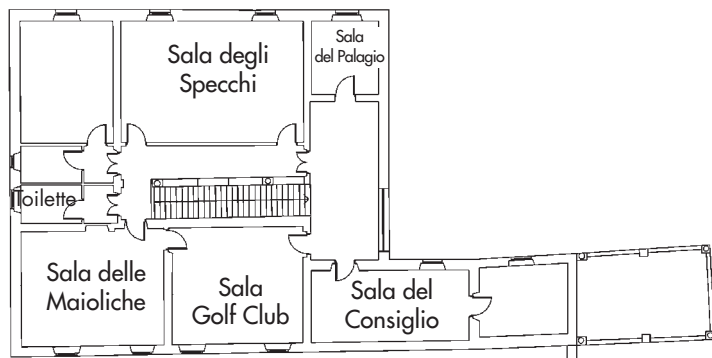

Attrezzature standard:
Standard meeting equipment:

- Lavagna luminosa
  Overhead projector
- Lavagna a fogli mobili
  Flip Charts
- Schermo
  Screen
- Blocco note e penna
  Notepad and pen
- Hospitality desk
  Hospitality desk

Servizi su richiesta:
Service on request:

- Servizio segreteria
  Desk assistance
- Servizio hostess
  Hostesses
- Traduzione simultanea
  Simultaneous translation
- Fotocopiatrice, fax
  Copier, fax machine
- Servizi fotografici
  Photo service
- Allestimenti floreali
  Flower decorations
- Assistenza Tecnica
  Technical Assistance

Attrezzature su richiesta:
Meeting equipment on request:

- Videobeam
  (videoproiettore collegabile a PC con grande schermo)
  Videobeam VPR
- Amplificazione con radiomicrofoni
  Loud Speaker unit
- Puntatore laser
  Laser Marker
- Videoregistratore
  Video recorder VCR
- Letto DVD
  Video DVD
- Monitor TV
  TV monitor
- Schermo gigante
  (a partire da 2x2 mt)
  Wide screen
- Proiezione diapositive
  Slide projector
- Registrazione audio
  Audio recording

VILLA CIGNANO PRIMO PIANO
VILLA CIGNANO FIRST FLOOR