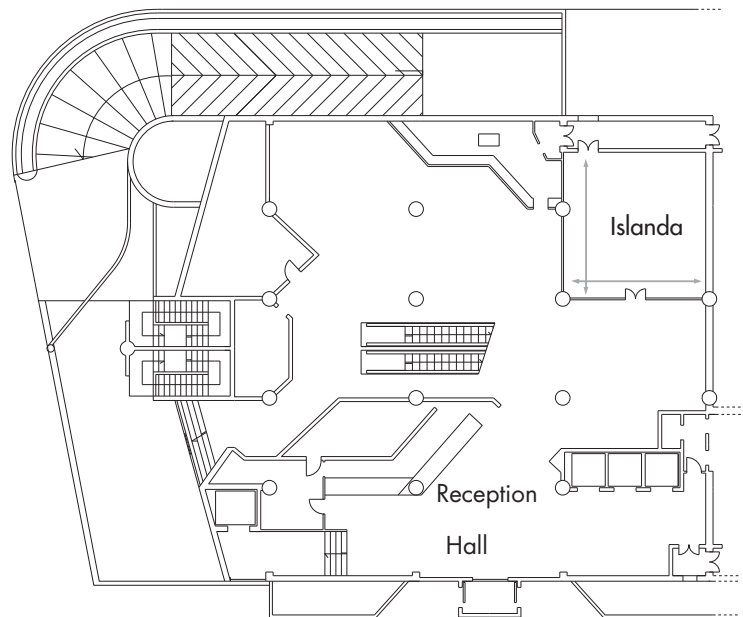

PIANO TERRA
GROUND FLOOR

Attrezzature standard:
Standard meeting equipment:

- Lavagna luminosa
  Overhead projector
- Lavagna a fogli mobili
  Flip Charts
- Schermo
  Screen
- Blocco note e penna
  Notepad and pen
- Hospitality desk
  Hospitality desk

Servizi su richiesta:
Service on request:

- Servizio segreteria
  Desk assistance
- Servizio hostess
  Hostesses
- Traduzione simultanea
  Simultaneous translation
- Fotocopiatrice, fax
  Copier, fax machine
- Servizi fotografici
  Photo service
- Allestimenti floreali
  Flower decorations
- Assistenza Tecnica
  Technical Assistance

Attrezzature su richiesta:
Meeting equipment on request:

- Videobeam
  (videoproiettore collegabile a PC con grande schermo)
- Videobeam
- Videoconferenza
  Videoconference
- Puntatore laser
  Laser Marker
- Videoregistratore
  Video recorder
- Monitor TV
  TV monitor
- Schermo gigante
  (a partire da 2x2 mt)
- Wide screen
- Proiezione diapositive
  Slide projector
- Registrazione audio
  Audio recording