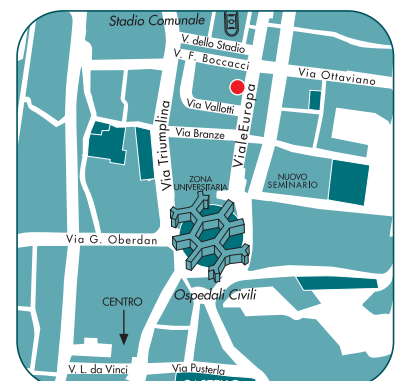

Toll free number - Italy

800 606162

Numero verde internazionale

International toll free number

00 800 11211233 (from France - Germany - Spain - UK)

Montichiari (QBS) - 25 km / Verona (VBS) - 60 km
Montichiari (QBS) - 25 km / Verona (VBS) - 60 km