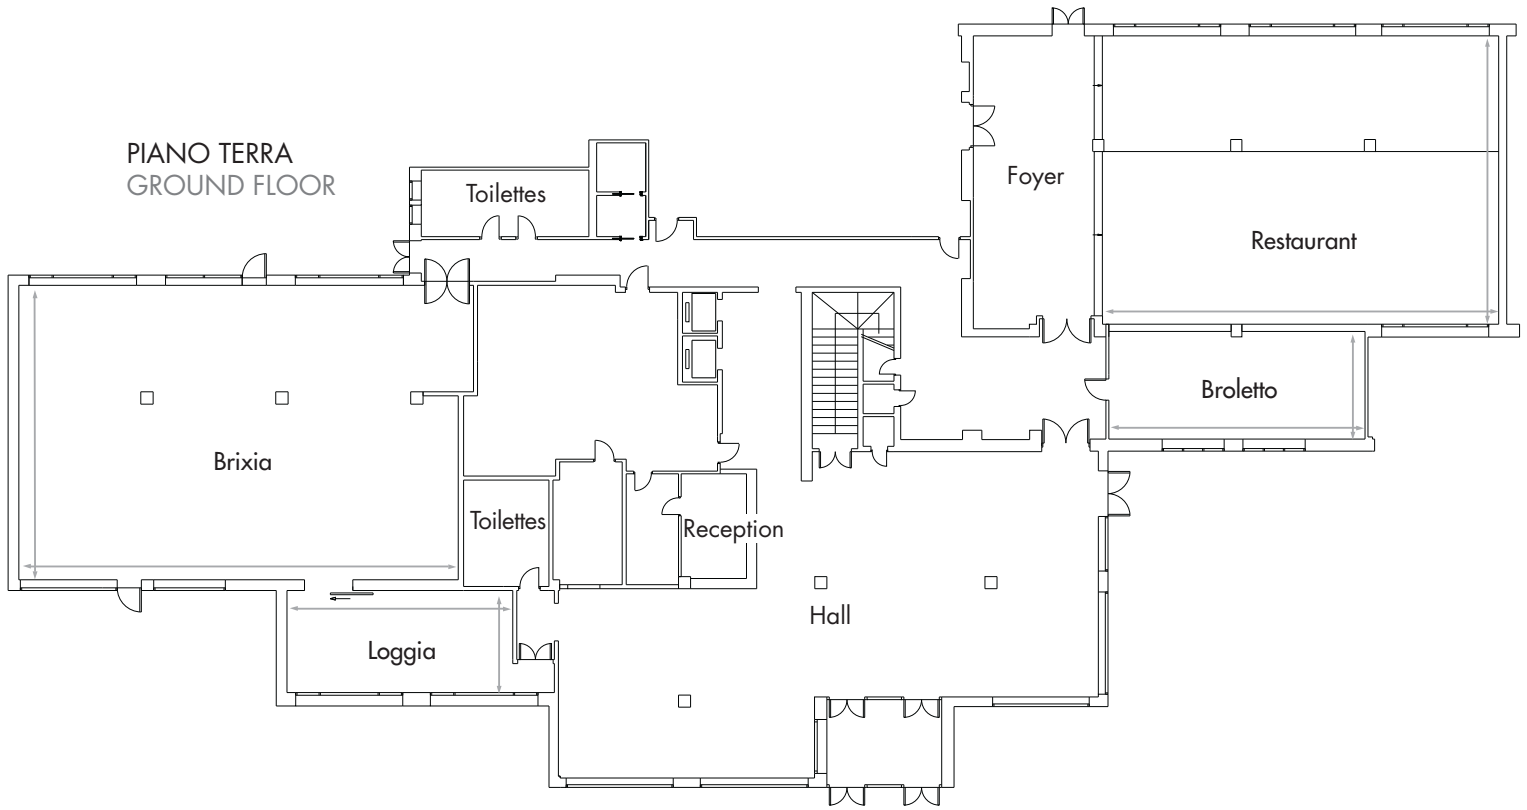

A4 Milano-Venezia uscita Brescia Ovest - 5 km
A4 Milano-Venezia exit Brescia Ovest - 5 km

Brescia - 5 km
Brescia - 5 km

PIANO TERRA
GROUND FLOOR

Attrezzature standard:
Standard meeting equipment:

- Lavagna luminosa
Overhead projector
- Lavagna a fogli mobili
Flip Charts
- Schermo
Screen
- Blocco note e penna
Notepad and pen
- Hospitality desk
Hospitality desk