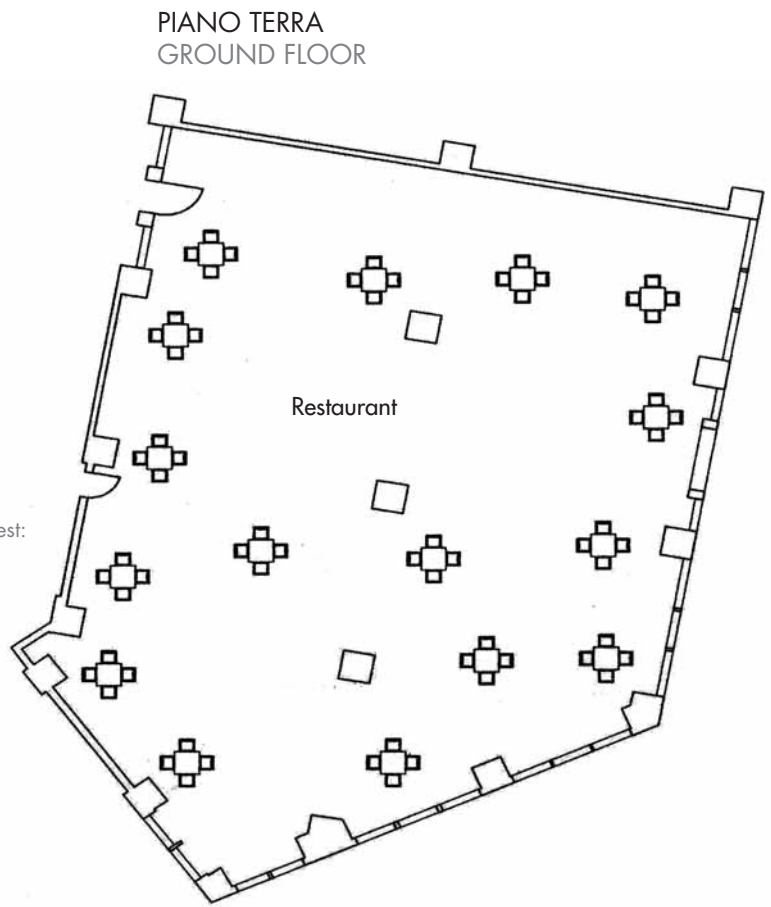

Bari Torre a Mare - 1 km  
Bari Torre a Mare - 1 km

Fiera del Levante - 24 km  
Exhibition centre - 24 km

A14 uscita Bari nord - 14 km  
A14 exit Bari nord - 14 km

Bari - 11 km  
Bari - 11 km

PRIMO PIANO INTERRATO  
FIRST UNDERGROUND FLOOR

PIANO TERRA  
GROUND FLOOR

Attrezzature standard:  
Standard meeting equipment:

Lavagna a fogli mobili  
Flip Charts  
Schermo  
Screen  
Blocco note e penna  
Notepad and pen  
Hospitality desk  
Hospitality desk