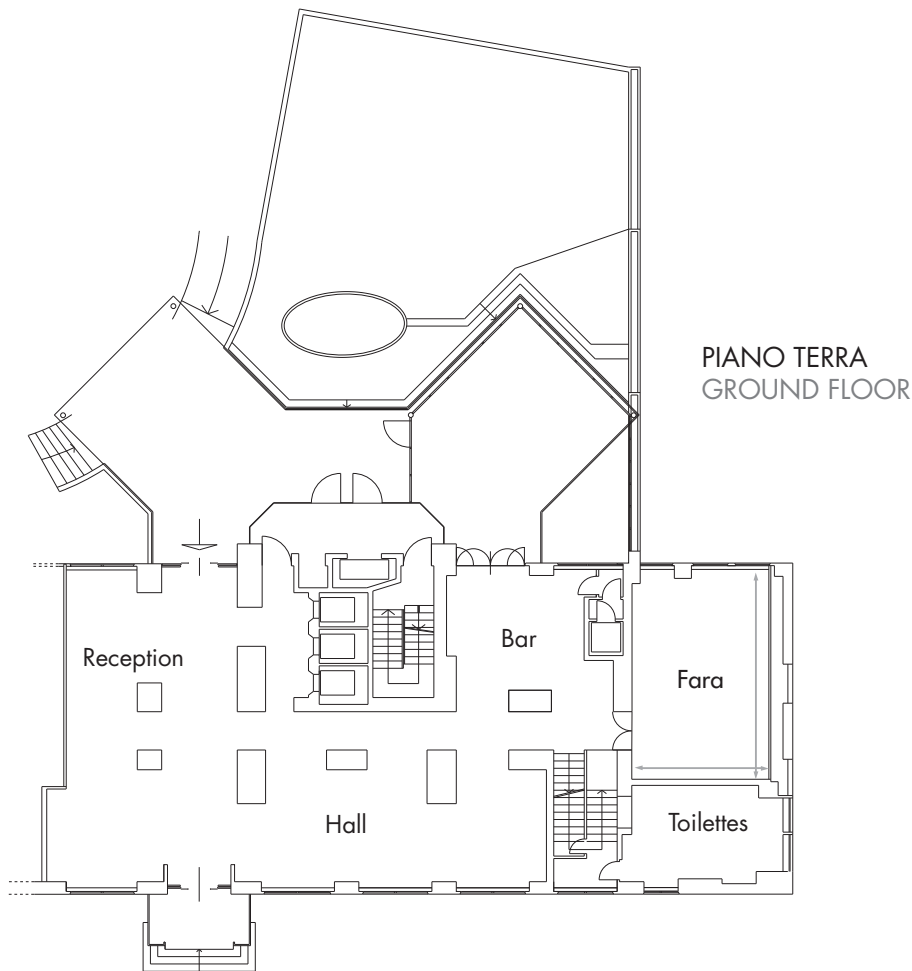

Milano Centrale - 200 mt  
 Milano Centrale - 200 mt

**Attrezzature standard:**  
Standard meeting equipment:

- Lavagna luminosa  
Overhead projector
- Lavagna a fogli mobili  
Flip Charts
- Schermo  
Screen
- Blocco note e penna  
Notepad and pen
- Hospitality desk  
Hospitality desk