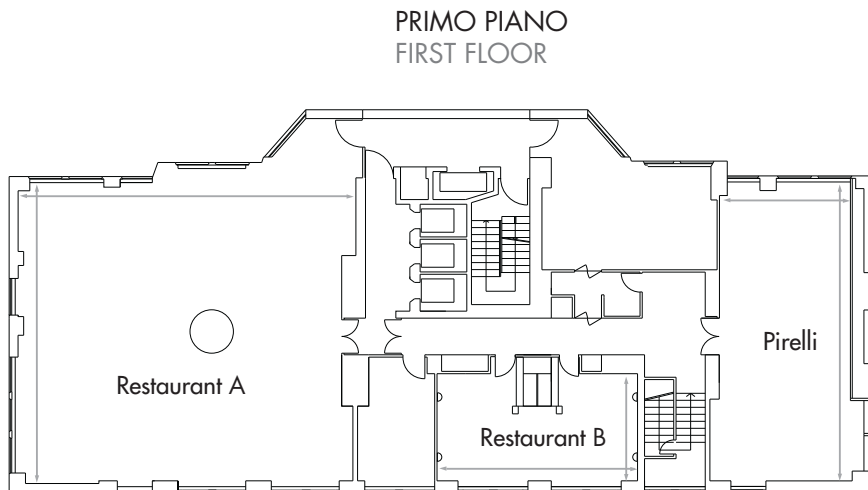

Attrezzature standard:
Standard meeting equipment:

- Lavagna luminosa
  Overhead projector
- Lavagna a fogli mobili
  Flip Charts
- Schermo
  Screen
- Blocco note e penna
  Notepad and pen
- Hospitality desk
  Hospitality desk

Servizi su richiesta:
Service on request:

- Servizio segreteria
  Desk assistance
- Servizio hostess
  Hostesses
- Traduzione simultanea
  Simultaneous translation
- Fotocopiatrice, fax
  Copier, fax machine
- Servizi fotografici
  Photo service
- Allestimenti floreali
  Flower decorations
- Assistenza Tecnica
  Technical Assistance

Attrezzature su richiesta:
Meeting equipment on request:

- Videobeam
  (videoproiettore collegabile a PC con grande schermo)
- Videobeam
- Videoconferenza
  Videoconference
- Puntatore laser
  Laser Marker
- Videoregistratore
  Video recorder
- Monitor TV
  TV monitor
- Schermo gigante
  (a partire da 2x2 mt)
- Wide screen
- Proiezione diapositive
  Slide projector
- Registrazione audio
  Audio recording