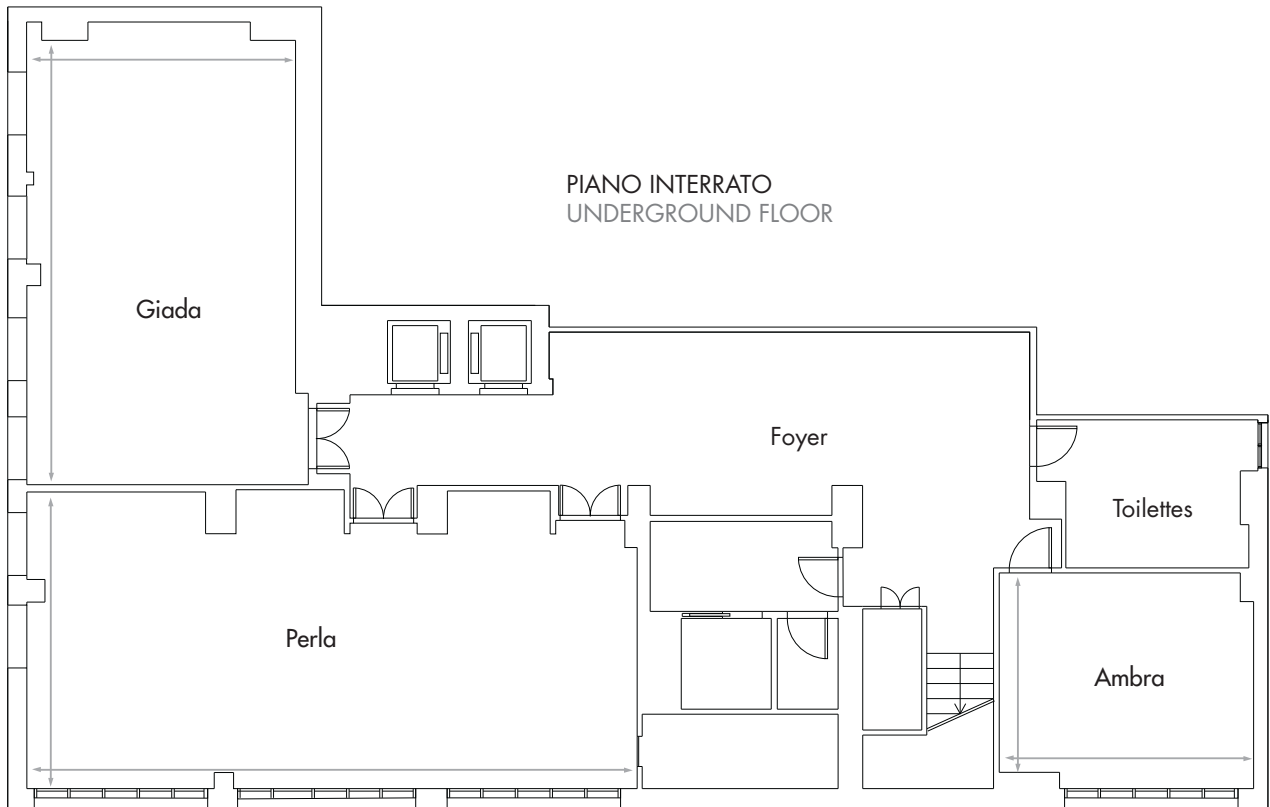

Linea Gialla fermata Porta Romana - 50 mt
Yellow Line Porta Romana Station - 50 mt

Milano Centrale - 4 km
Milano Centrale - 4 km

Attrezzature standard:
Standard meeting equipment:

Lavagna luminosa
Overhead projector
Lavagna a fogli mobili
Flip Charts
Schermo
Screen
Blocco note e penna
Notepad and pen
Hospitality desk
Hospitality desk