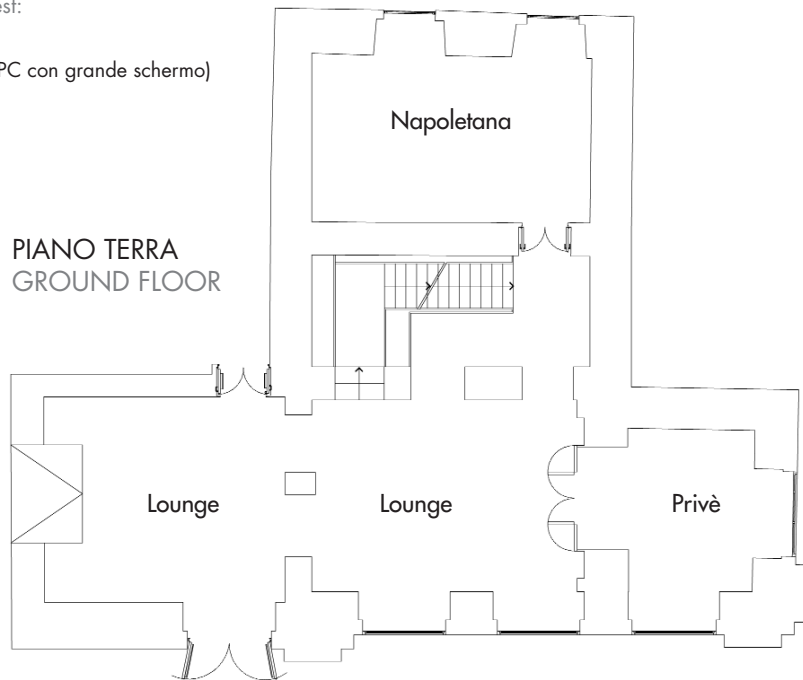

PIANO TERRA
GROUND FLOOR

Teatro Theatre	Scuola Classroom	Tavolo a U U shaped	Tavolo unico Board room	Banchetti Banquets	Cocktail Parties	Dimensioni Dimensions	Altezza Height	Superficie Area	Porte Doors	Luce Light

NAPOLI - UNA HOTEL Napoli

Napoletana	30					7,7x4,7	2,7	36	1,20	✓
Marinara	25					10,8x3,8	2,7	35	1,20	
Margherita	20		12			6,7x4,1	2,7	28	1,20	
Privè			10			4,6x3,4	2,7	25	2,85	✓
Restaurant				110