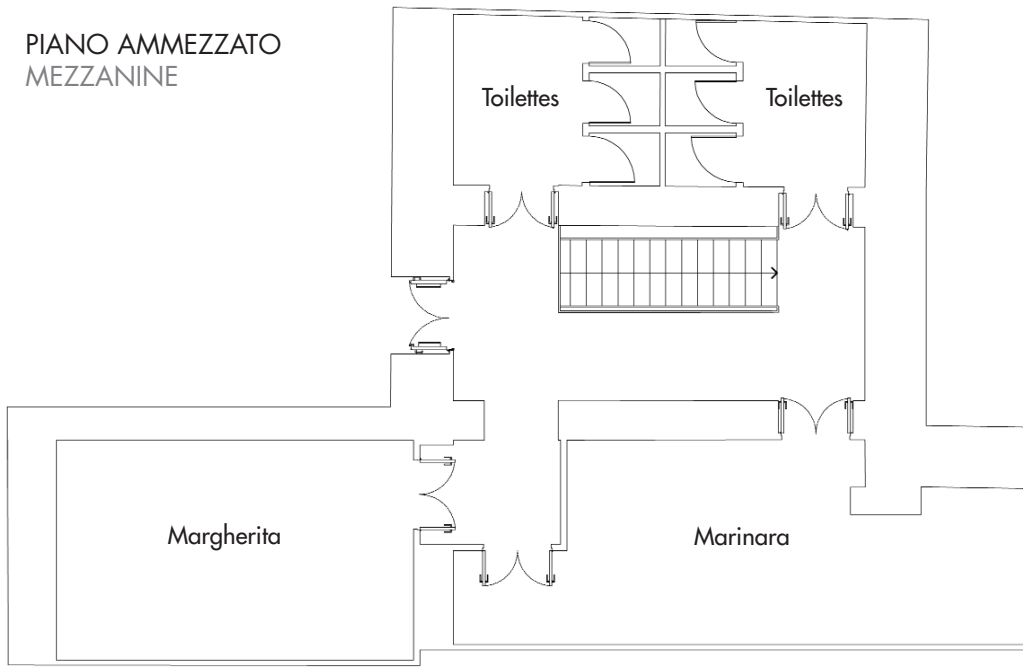

A 6 storey historical building in a central position opposite the railway station accurately restored to its XIX Century grandeur. The interiors, recalling local traditions - decors, rough tuff stones, pompeian red, Pulcinella shapes - and architectural design, give life to 89 well appointed rooms, a bar, and a restaurant on the panoramic roof garden.

Napoli Centrale - 400 mt
Napoli Centrale - 400 mt

A1 Milano-Napoli - 10 km
A1 Milano-Napoli - 10 km

PIANO AMMEZZATO
MEZZANINE

SESTO PIANO
SIXTH FLOOR

Attrezzature standard:
Standard meeting equipment:

- Lavagna luminosa
Overhead projector
- Lavagna a fogli mobili
Flip Charts
- Schermo
Screen
- Blocco note e penna
Notepad and pen
- Hospitality desk
Hospitality desk
- Amplificazione
Amplification
- Puntatore laser
Laser Marker
- Videoregistratore
Video recorder VCR
- Registrazione audio
Audio recording
- Segnaletica interna su monitor/tv
In-house meeting information on TV