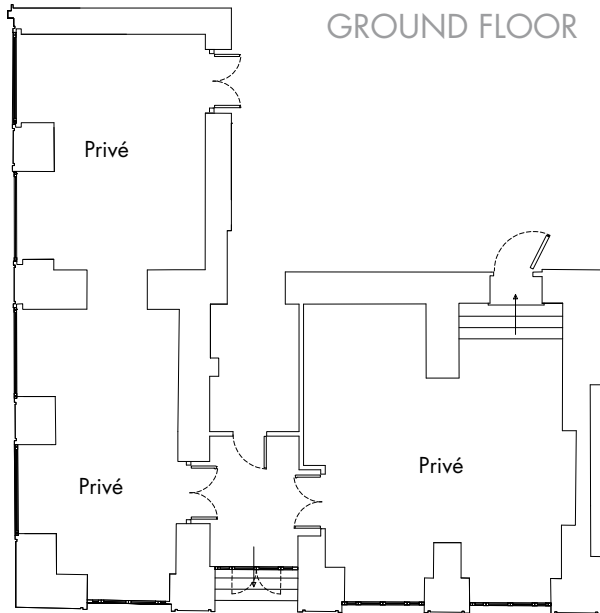

PIANO TERRA
GROUND FLOOR

Attrezzature standard:
Standard meeting equipment:

Lavagna a fogli mobili
Flip Charts
Schermo
Screen
Blocco note e penna
Notepad and pen
Hospitality desk
Hospitality desk

Attrezzature su richiesta:
Meeting equipment on request: