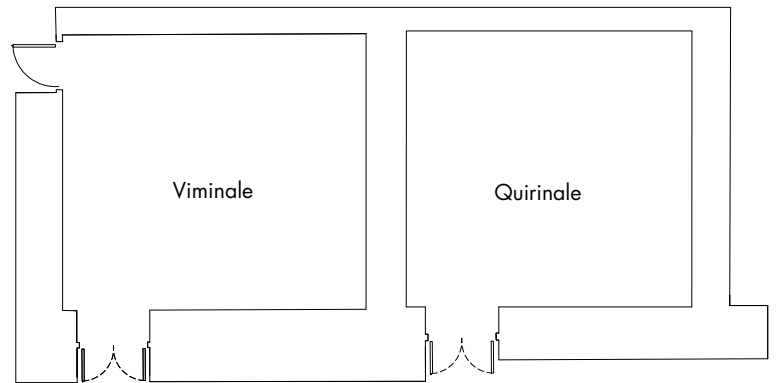

ROMA - UNA Hotel Roma

	Teatro Theatre	Scuola Classroom	Tavolo a U U shaped	Tavolo unico Board room	Banchetti Banquets	Cocktail Parties	Dimensioni Dimensions	Altezza Height	Mq Mq	Porte Doors	Luce Light
Campidoglio	180	88	50	60	200	220	23,0X9,0	3,5	210	1,2X2,1	✓
Aventino	50	24	20	28		80	14,8X9,0	3,5	73	1,2X2,1	✓
Esquilino	50	20	20	28		80	16,0X9,0	3,5	73	1,2X2,1	✓
Palatino	50	24	20	28		70	7,0X9,0	3,5	65	1,2X2,1	✓
Aventino + Esquilino	130	64	35	40		160	8,0X9,0	3,5	146	1,2X2,1	✓
Esquilino + Palatino	130	64	35	40		150	8,0X9,0	3,5	138	1,2X2,1	✓
Quirinale				15			6,0X5,0	3	30	1,2X2,1	
Viminale	20		12	16			6,0X5,0	3	30	1,2X2,1	
Privé					60	80	14,0X15,0		104		